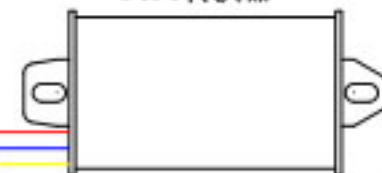

DC12V输出
DC 12V Output

A

B

D

E

Switch:

1. DMR
2. DR
3. D (low, middle, high) R
4. D (low, middle, high) N R

VOTOL controller