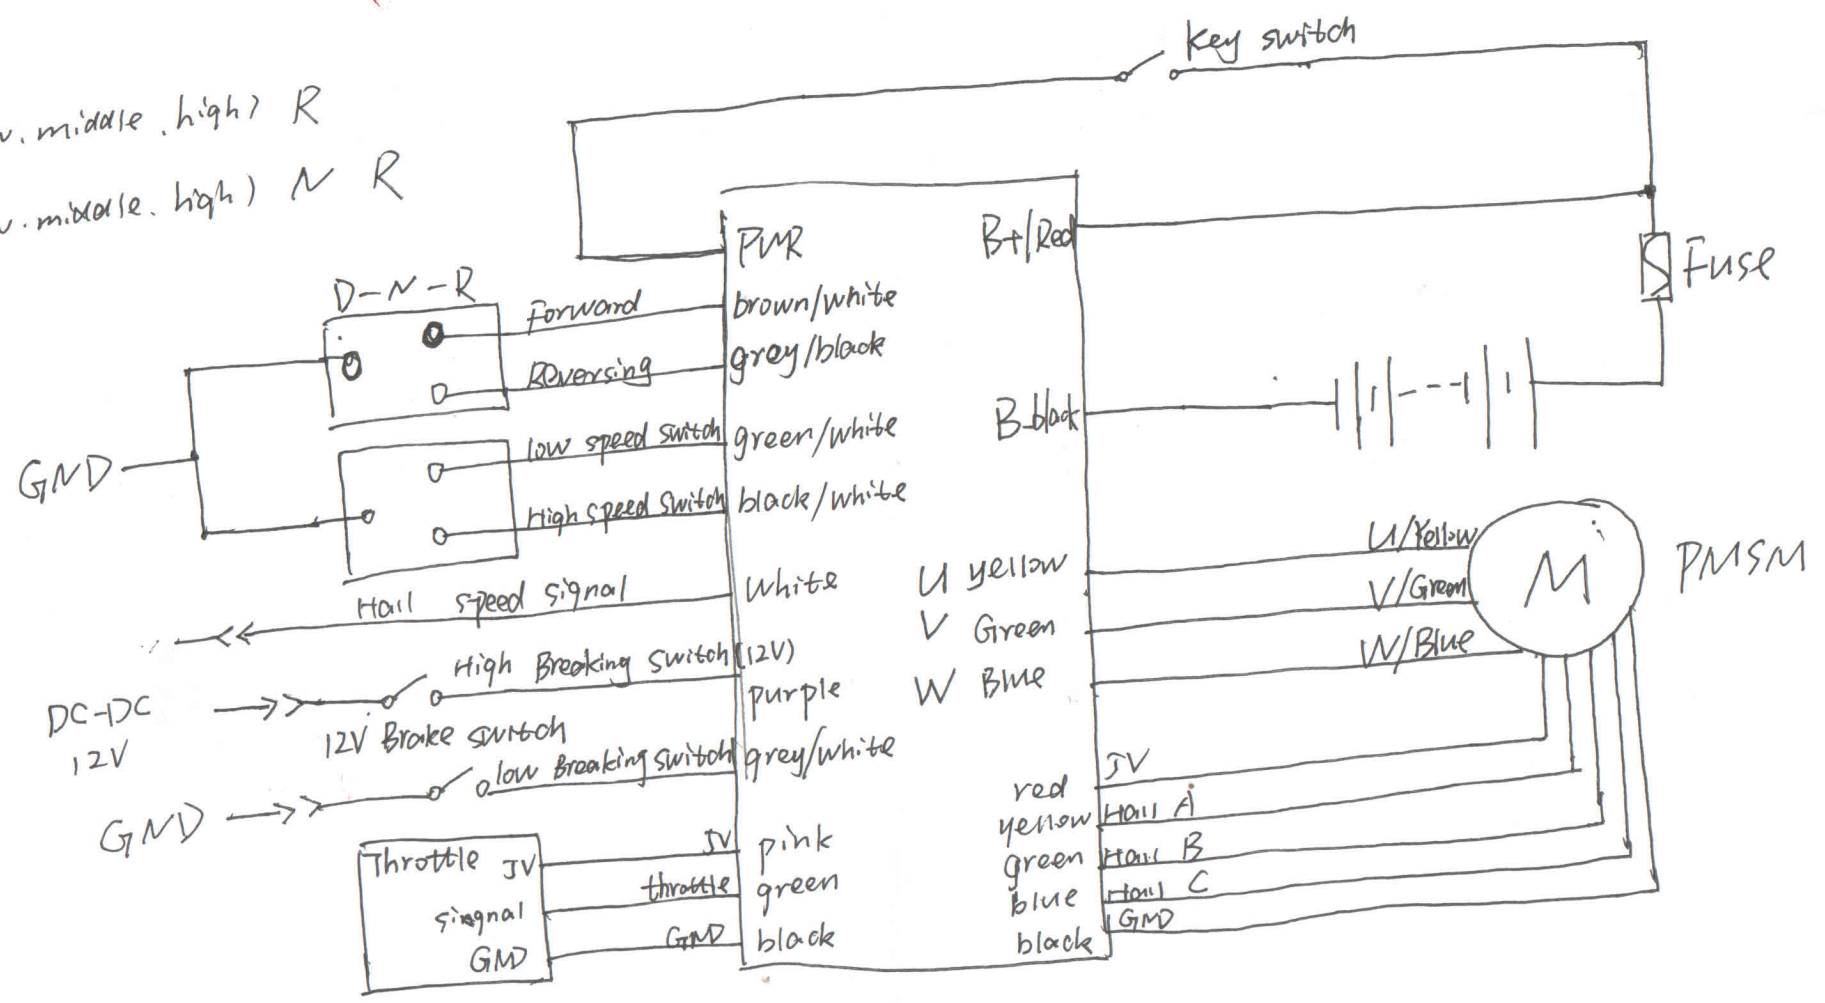

DC12V输出
DC 12V Output

A

B

D

E

Switch:

1. DMR
2. DR
3. D (low, middle, high) R
4. D (low, middle, high) N R

VOTOL controller